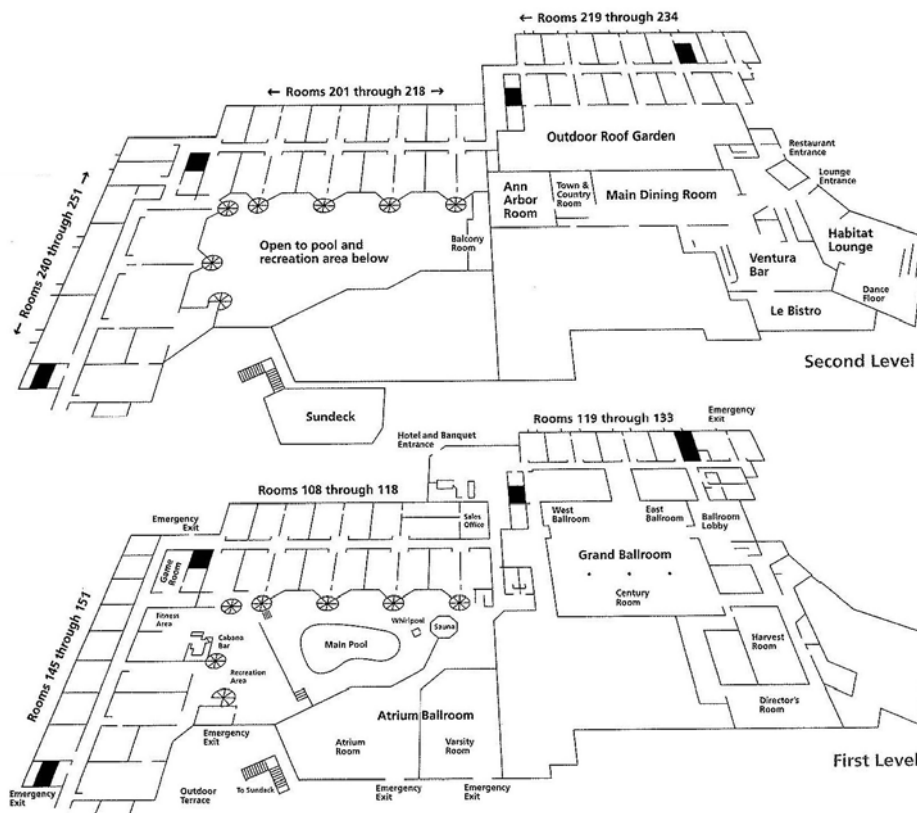

General Weber's Information

Directions/Map

- From West: I-94 to Ann Arbor exit 172.
- I-94 to exit 172 (Jackson Rd.), then left.
Or I-696 to I-275 to M-14 towards Ann Arbor, exit 2, then left on Maple and right on Jackson Road.
- From North: US-23 to M-14 west towards Ann Arbor, take exit 2, then left on Maple and right on Jackson Rd.
- From South: US-23 to I-94 west to Exit 172 (Jackson Rd.), then left.

Event Space Layout

Weber's Inn 3050 Jackson Road, Ann Arbor, Michigan 48103 (734) 769.3237
www.webersinn.com sales@webersinn.com