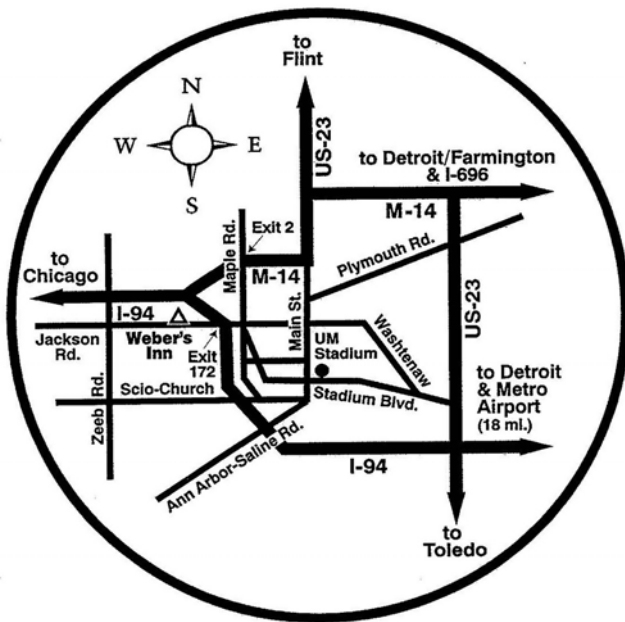

General Weber's Information

Directions/Map

- From West: I-94 to Ann Arbor exit 172.
- I-94 to exit 172 (Jackson Rd.), then left.
Or I-696 to I-275 to M-14 towards Ann Arbor, exit 2, then left on Maple and right on Jackson Road.
- From North: US-23 to M-14 west towards Ann Arbor, take exit 2, then left on Maple and right on Jackson Rd.
- From South: US-23 to I-94 west to Exit 172 (Jackson Rd.), then left.

Event Space Layout

Weber's Inn 3050 Jackson Road, Ann Arbor, Michigan 48103 (734) 769.3237
www.webersinn.com sales@webersinn.com